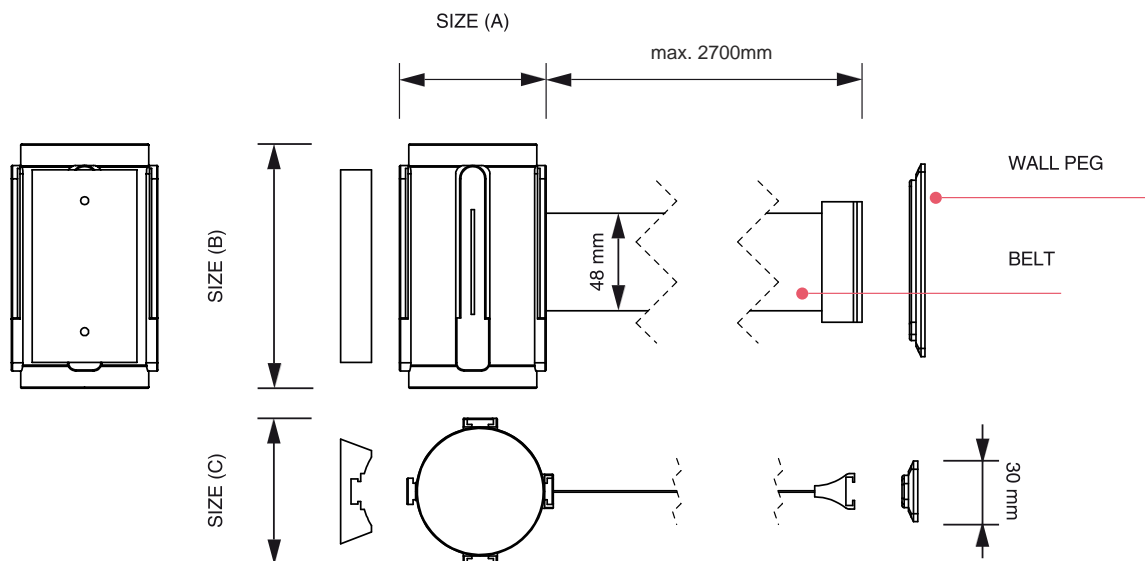

Barrier - Flexi Belt Wall Mounted

Barrier - Flexi Belt Wall Mounted

Chrome or black nish wall mounted tensioned barrier mechanism with 2.7meter black belt. Including a separate receiving clip to attach belt for wall-to-wall solution.

ARTICLE CODE	BELT LENGTH	SIZE (A x B x C)	BELT COLOUR	NET WEIGHT
BSB.CHROM ■	max. 2700mm	75 x 80 x 120 mm	■	0,4 kg
BSB.CZARNY ■	max. 2700mm	75 x 80 x 120 mm	■	0,4 kg